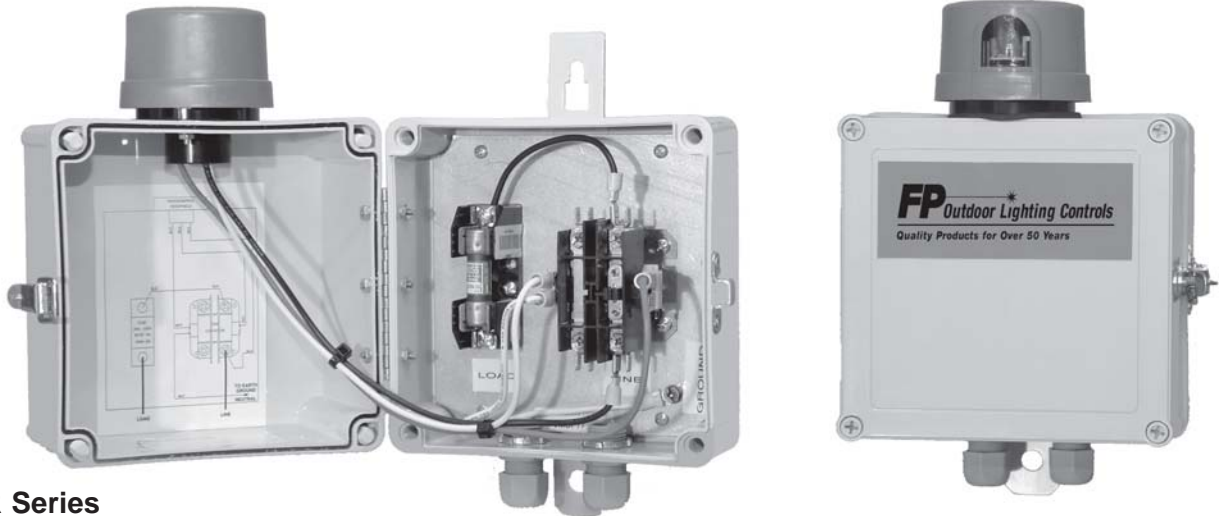

Street Lighting Control Relays

FPMR Replacement Series

FPMR Series

Ordering Information

High performance multiple relays with heavy duty contactors designed to replace any competitive units installed in the field. For use in multiple, series, area and roadway lighting.

The FPMR Series is available in one or two poles, normally open or closed contacts, 30, 60 amp.

Model #	Pole(s)	Amp
FPMR-HG	1-Pole	60 amp
FPMR-KD	1-pole	60 amp
FPMR-KG	1-Pole	60 amp
FPMR-TD	1-pole	30 amp
FPMR-UD	2-Pole	60 amp
FPMR-UG	2-pole	60 amp
FPMR-WI	2-Pole	30 amp
FPMR-WO	2-pole	30 amp
FPMR-XD	1-Pole	30 amp
FPMR-XG	1-pole	30 amp
FPRLY-XG	1-Pole	30 amp

Custom Ordering Information

High performance multiple relays can be configured to individual application requirements. *Typical order number: CR-1-NC-E-K-S-P-240